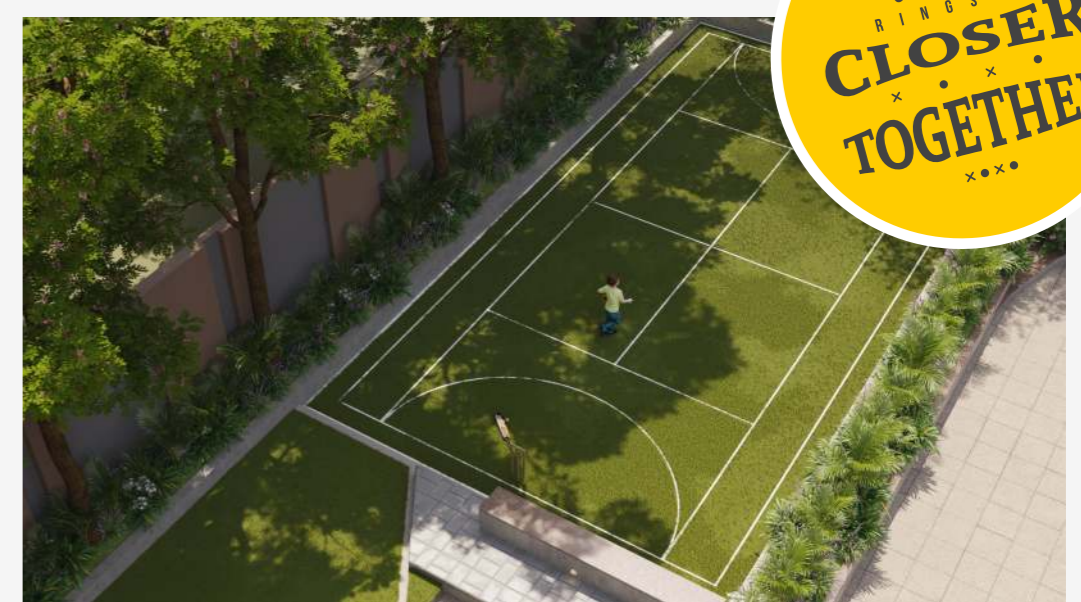

Love.
Laugh.
Life.

Welcome to

*Park your
dreams*

Welcome to Park Life

A curated gated community that offers a range of parks. From Adventure to Aroma, Fun and Sports to Flowers to Stroll, there is a dedicated park for each.

Whatever your mood is, Park Life has a setting for you!

Happiness Nurtured

Today, home dwellers look beyond the four walls and are looking for holistic living. Their needs are not confined to walls but are open to imagination where residents of all age groups get to rest, play, socialise and express themselves.

At Park Life, you are at the epicenter.

- 
 25 FT WIDE DESIGNER MAIN ENTRANCE GATE WITH 24/7 SURVEILLANCE
- 
 RAIN WATER HARVESTING AND WATER RECYCLING
- 
 CCTV CAMERA IN LOBBY
- 
 SOLAR WATER SYSTEM
- 
 POWER BACKUP FOR LIFT AND COMMON AREA
- 
 DESIGNER FLOOR LOBBY
- 
 WATER TREATMENT PLANT
- 
 SEWAGE TREATMENT PLANT
- 
 CHILDREN PLAY AREA
- 
 DESIGNER COMPOUND WALL
- 
 JOGGING TRACK
- 
 SENIOR CITIZEN AREA
- 
 BEAUTIFULLY LANDSCAPE GARDEN
- 
 BOX CRICKET
- 
 MINI FOOTBALL
- 
 BADMINTON

MULTI-PURPOSE GROUND

Convenience meets Connectivity

A location where you are as close to life as to landmarks, as connected to your urban side as to the nature.

A neighborhood where highways meet like friends and cosmopolitan culture thrives like one big family - Park Life has it all.